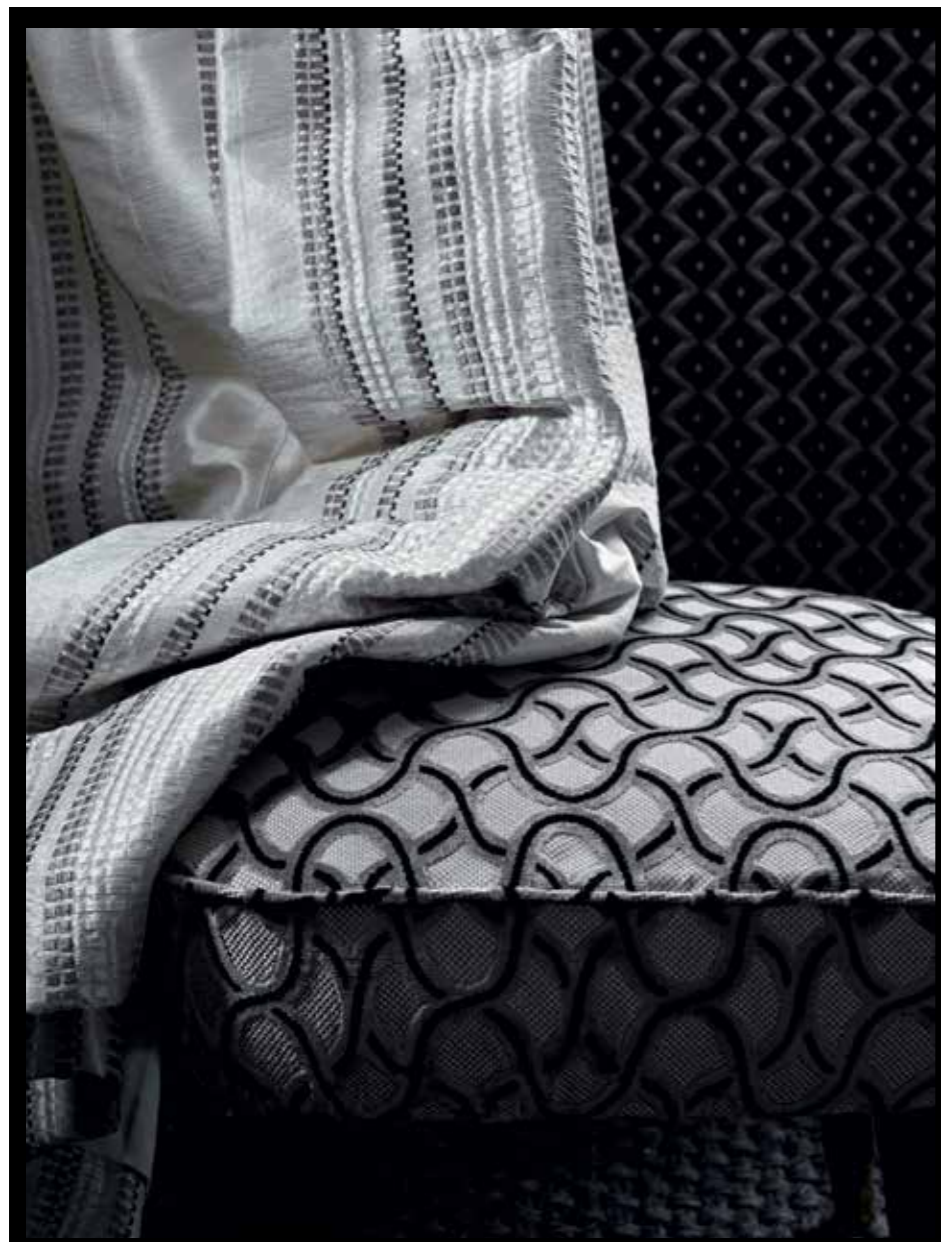

# JANE CHURCHILL

FABRICS AND WALLPAPERS

ATMOSPHERE II

(Cover)  
 CURTAIN VERSUS  
 CHAIRS ORION  
 CUSHIONS PLATO

(Overleaf)  
 CURTAINS METEOR  
 STOOL ASTRID  
 SOFA MIMOSA  
 CUSHIONS ASTRID, NOCTURNE

CURTAIN APOLLO  
 CUSHION OPUS

CURTAINS APOLLO  
 SOFA NOCTURNE  
 CUSHIONS CELENA, PLATO, OPUS  
 CHAIR QUARTZ

SOFA MIMOSA  
CUSHIONS ASTRID, NOCTURNE

CURTAIN ARCOLA  
SOFA POLARIS  
CUSHIONS COSMOS, QUARTZ

CURTAINS OPUS

CHAIR OBERON  
CUSHIONS MIMOSA, HALCYON