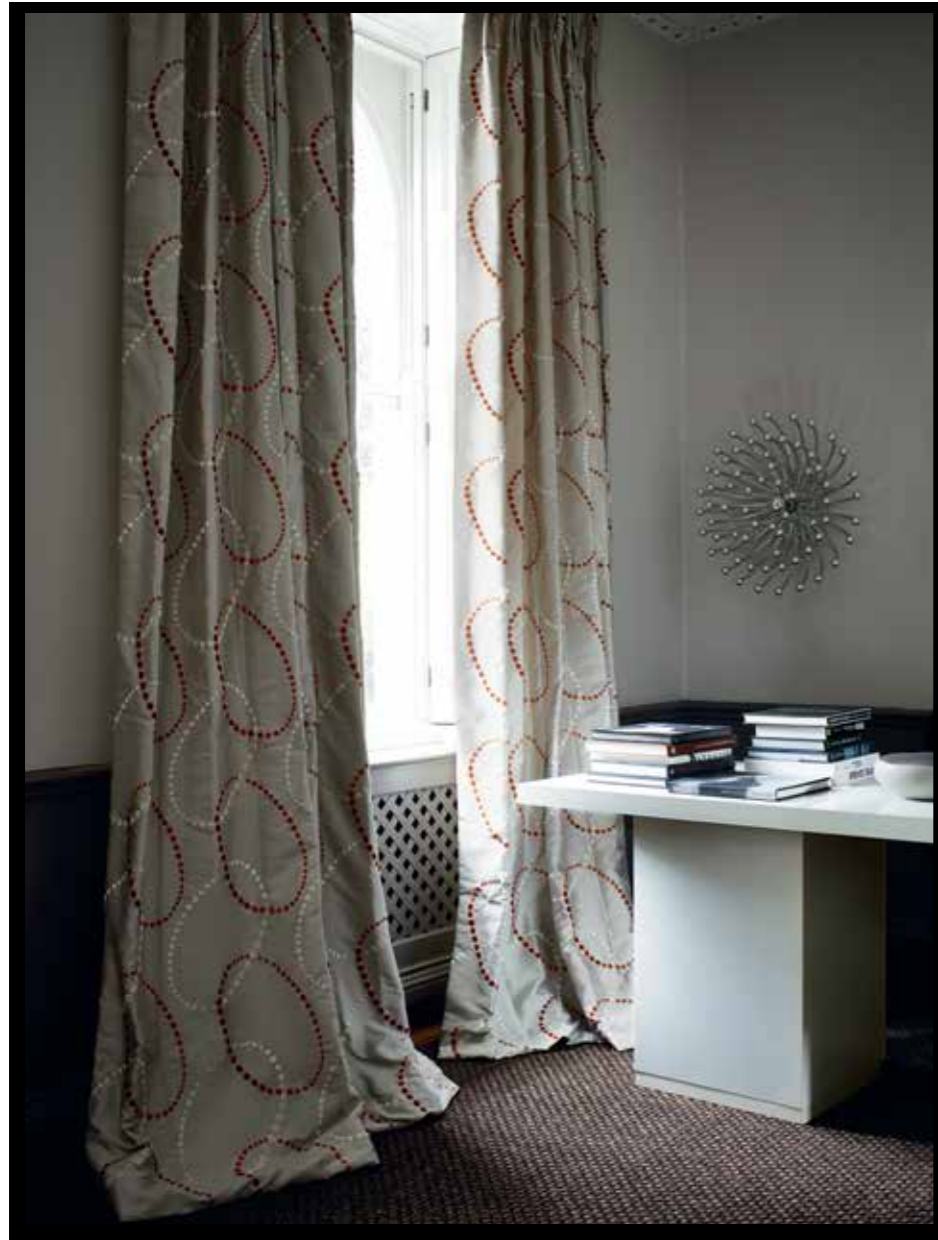

SOFA MIMOSA
CUSHIONS ASTRID, NOCTURNE